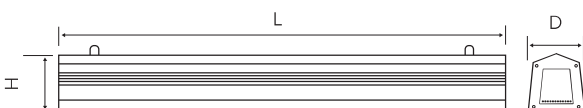

Technical Specification

Construction	Aluminium + Polycarbonate
Driver	Sosen
LED Chip	Samsung
Input Voltage	220-240V
Power Factor	> 0.9
Operating Temp	-30°C to +45°C / Emergency version min temp 0°C
Standard	CE & UKCA

Optional infra-red remote control
available for microwave sensor versions.

Quick and easy adjustment for multiple
fittings; dimming level, presence
detection, light levels & automatic on-off
time. Average 15M range