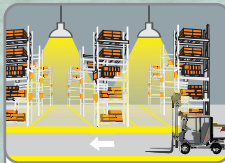

With insufficient natural light, the sensor switches on automatically when presence is detected.