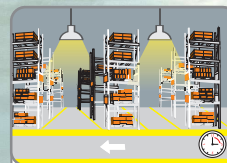

Optional infra-red remote control
available for microwave sensor versions.

Quick and easy adjustment for multiple
fittings; dimming level, presence
detection, light levels & automatic on-off
time. Average 15M range

3 Step Dimming Function

With sufficient natural light, the fitting does not switch on when presence is detected.

With insufficient natural light, the sensor switches on automatically when presence is detected.